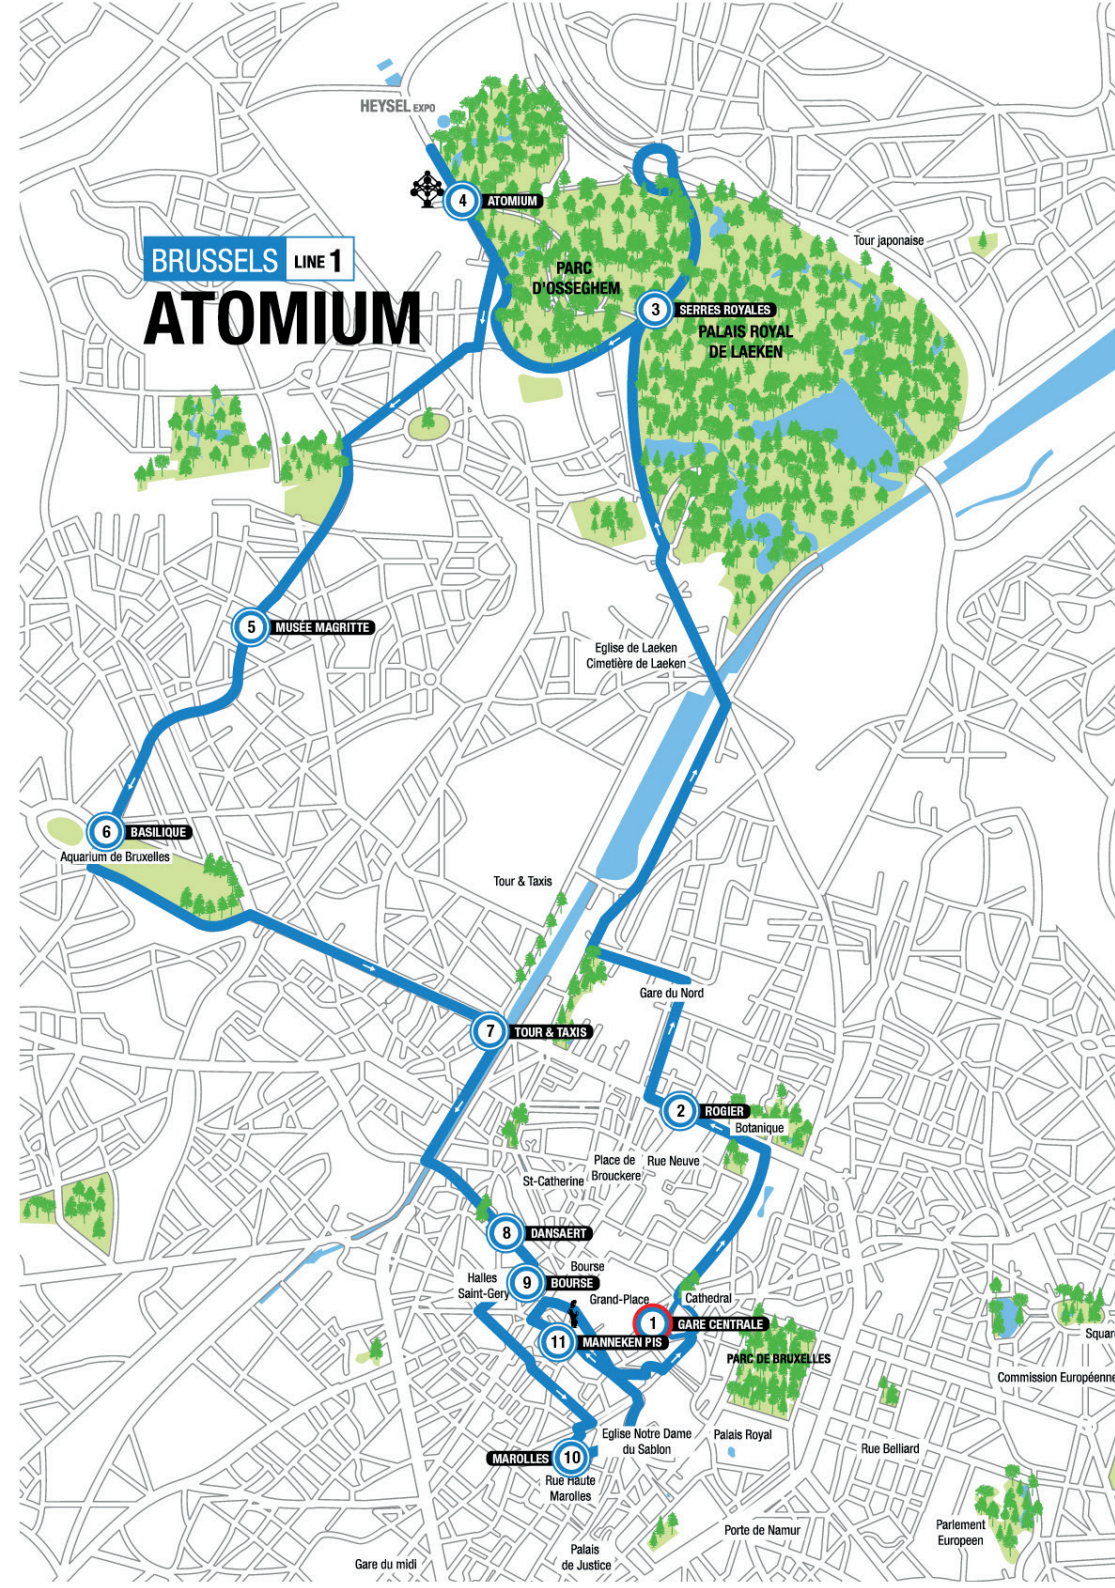

HOP ON HOP OFF – BLUE LINE (CITY CENTRE > ATOMIUM)

You can only get on Hop on Hop off buses free of charge if you have a "Brussels Card + Hop on Hop off"!
 Not to be confused with the public buses run by STIB/MIVB (not included in the Brussels Card).

STOP	ATTRACTIONS NEARBY
1. Central Station	Grand-Place (+ tourist office), Cathedral, Belgian Comic Strip Centre, BOZAR
2. Rogier	Shopping Center: Rue Neuve, City 2
3. Royal Serres	Royal Green Houses (spring), Royal Residence of Laken, Japanese Tower & Chinese Pavillion
4. Atomium	Bruparck (Mini-Europe, Océade), Planetarium
5. Magritte House	René Magritte Museum
6. Basilica	Aquarium of Brussels, Koekelberg Basilica
7. Tour & Taxis	Bruxelles-les-Bains (Summer)
8. Dansaert	Shopping, fashion & design, Winter Wonders, Fish Market
9. Bourse	St Géry: bars & restaurants, Grand-Place (+ tourist office)
10. Marolles	Sablon, Place Jeux de Balles
11. Manneken Pis	Grand-Place (+ tourist office), Hard Rock Cafe
12. Central Station	

STOP	ATTRACTIONS NEARBY
1. Central Station	Grand-Place (+ tourist office), Cathedral, Belgian Comic Strip Centre, BOZAR
2. Place Royale	Tourist office BIP, Museums: Musical Instruments, Magritte, BELvue, Coudenberg, Royal Museums of Fine Arts
3. Sablon	Sablon Squares, Antiques market, Church
4. Louise	Palace of Justice, Marolles, Louise Avenue (luxury shopping)
5. Art Nouveau	Horta Museum, Art Nouveau houses
6. Flagey	Art Nouveau & Art Deco houses
7. Luxembourg	Parliamentarium, European District
8. Parc Leopold	Museum of Natural Sciences, Solvay Library
9. Cinquantenaire	Museums: Autoworld, Royal Army Museum, Art & History Museum
10. Schuman	European Commission, Art Nouveau squares
11. Palais Royal	Park of Brussels, Belgian Federal Parliament
12. Central Station	