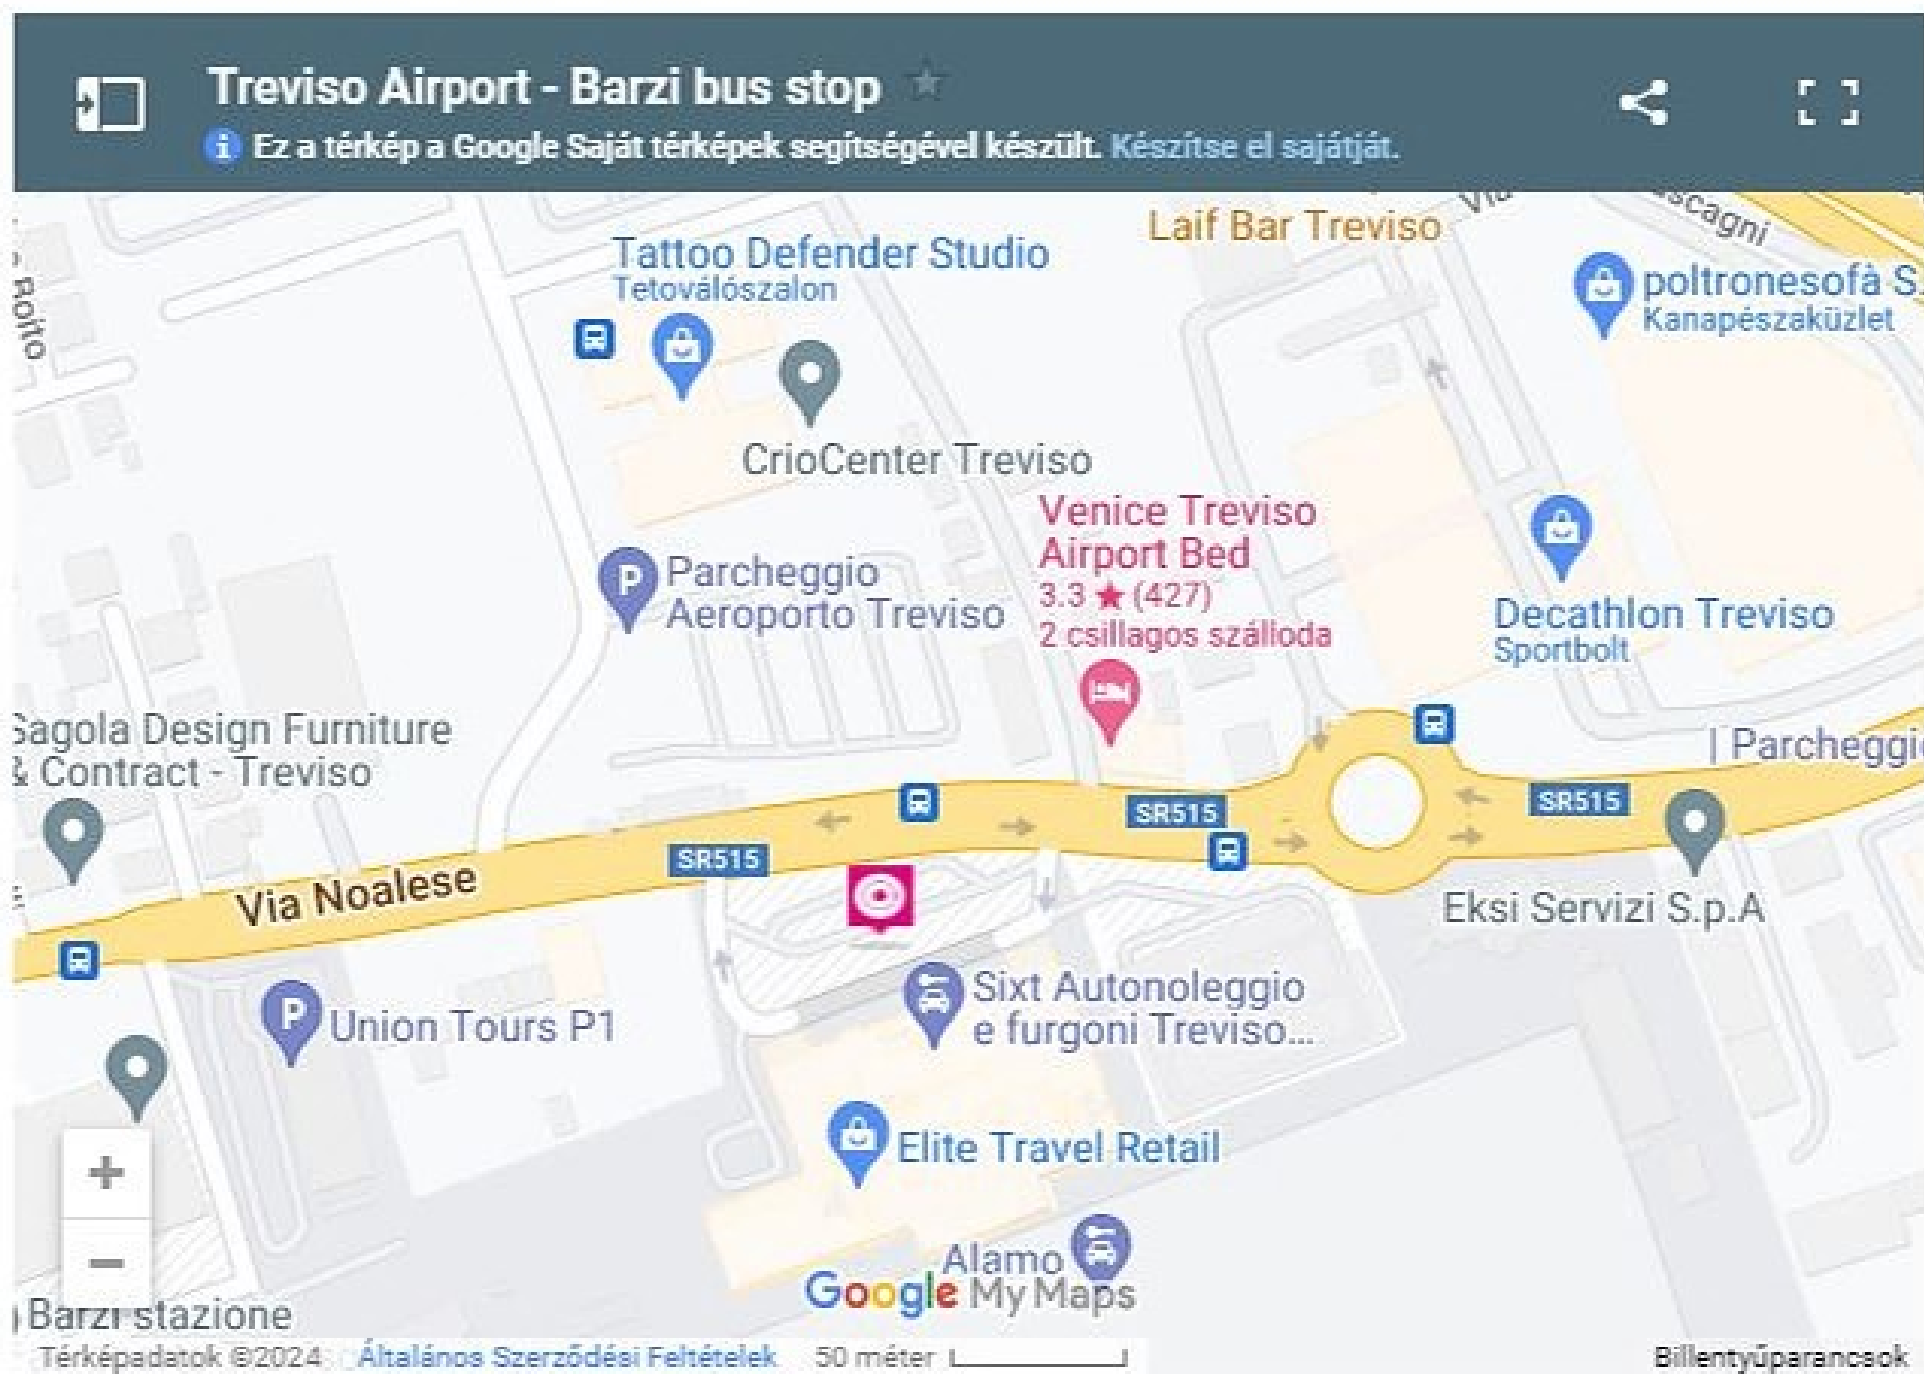

TREVISO AIRPORT: Bus Stop park in front of the arrivals

From Tronchetto: Boats ACTV at 50 m / people mover to Piazzale Roma at 20 m / Luggages store / Cruise port / walkway to Piazzale Roma (7/8 min.)

Find your bus stop by clicking on the icon on the map.

MESTRE -Viale Stazione n. 26/32 (on the same side of Hotel Plaza)

Find your bus stop by clicking on the icon on the map.