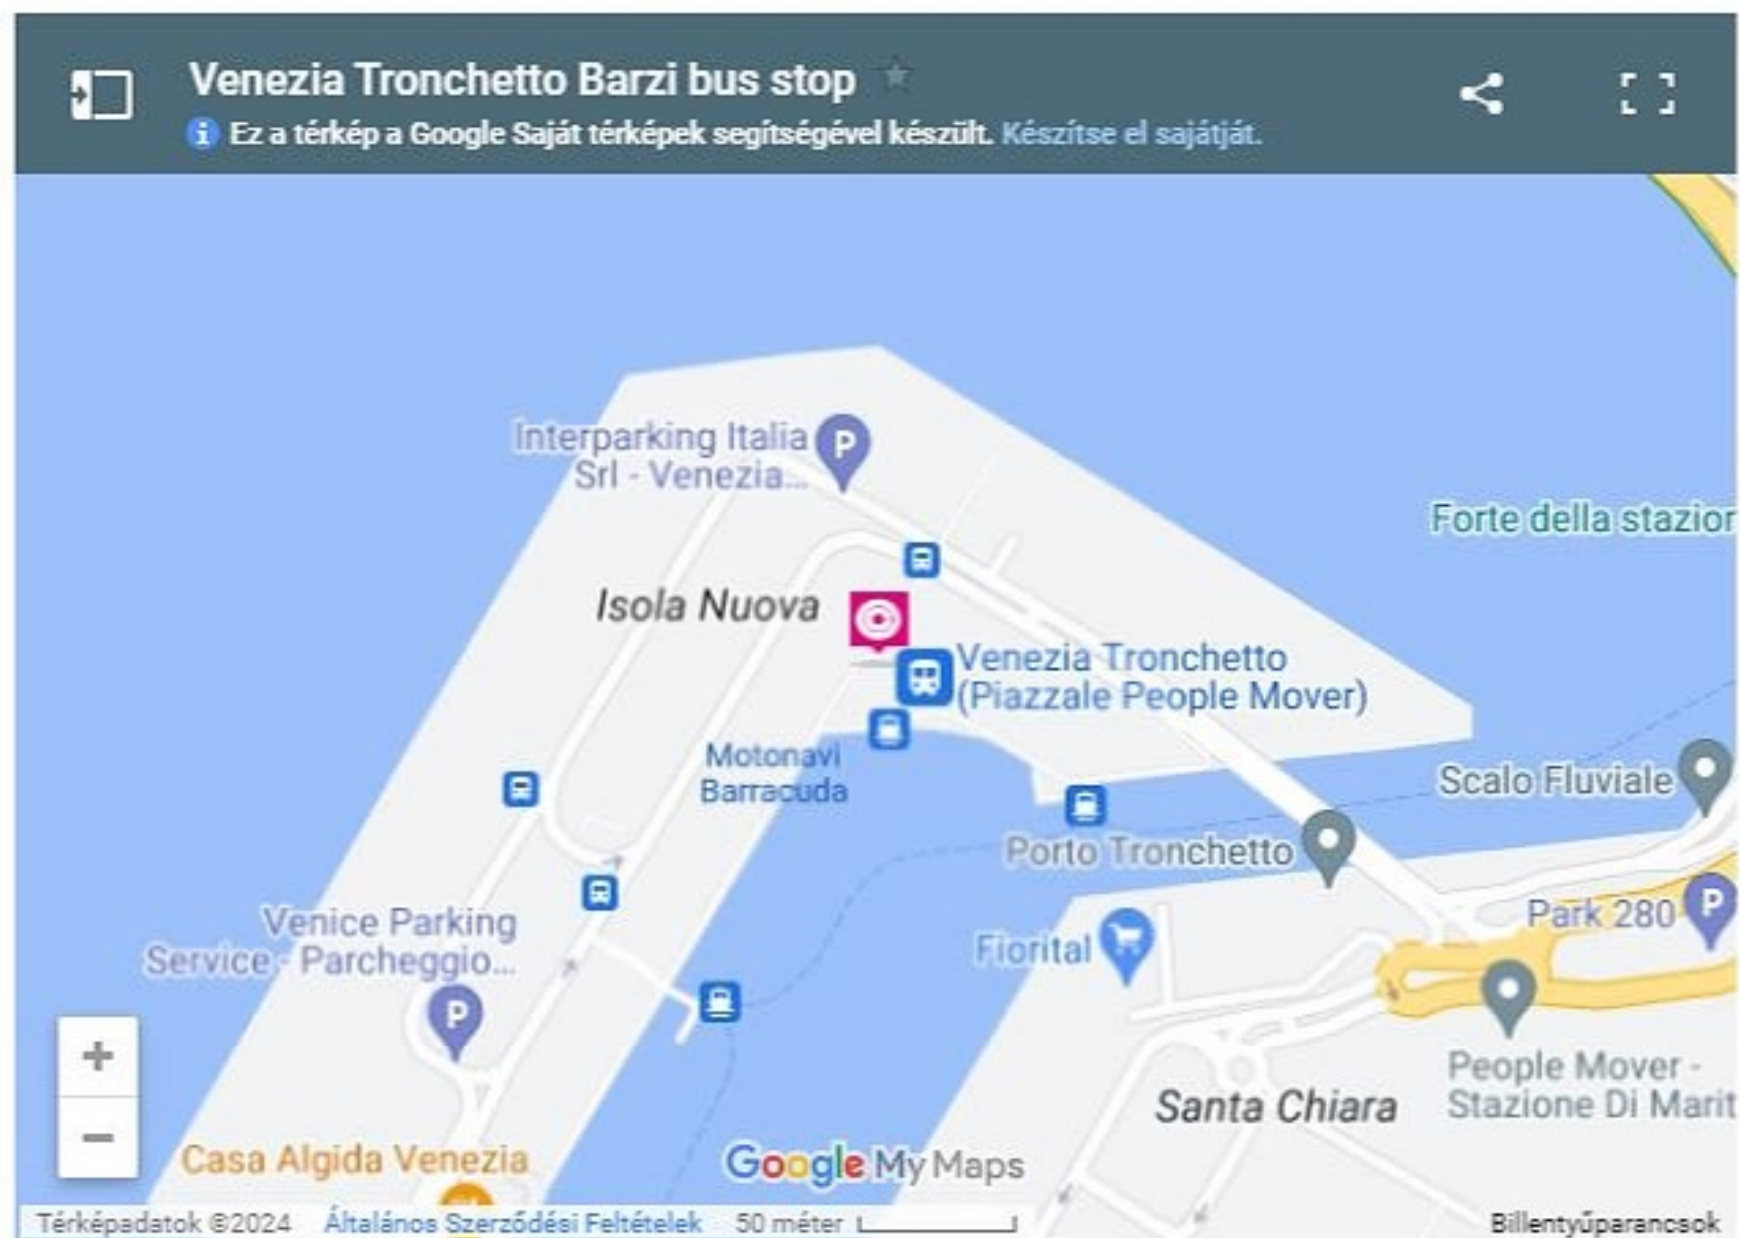

TREVISO AIRPORT: Bus Stop park in front of the arrivals

From Tronchetto: Boats ACTV at 50 m / people mover to Piazzale Roma at 20 m / Luggages store / Cruise port / walkway to Piazzale Roma (7/8 min.)

Find your bus stop by clicking on the icon on the map.

MESTRE -Viale Stazione n. 26/32 (on the same side of Hotel Plaza)

Find your bus stop by clicking on the icon on the map.