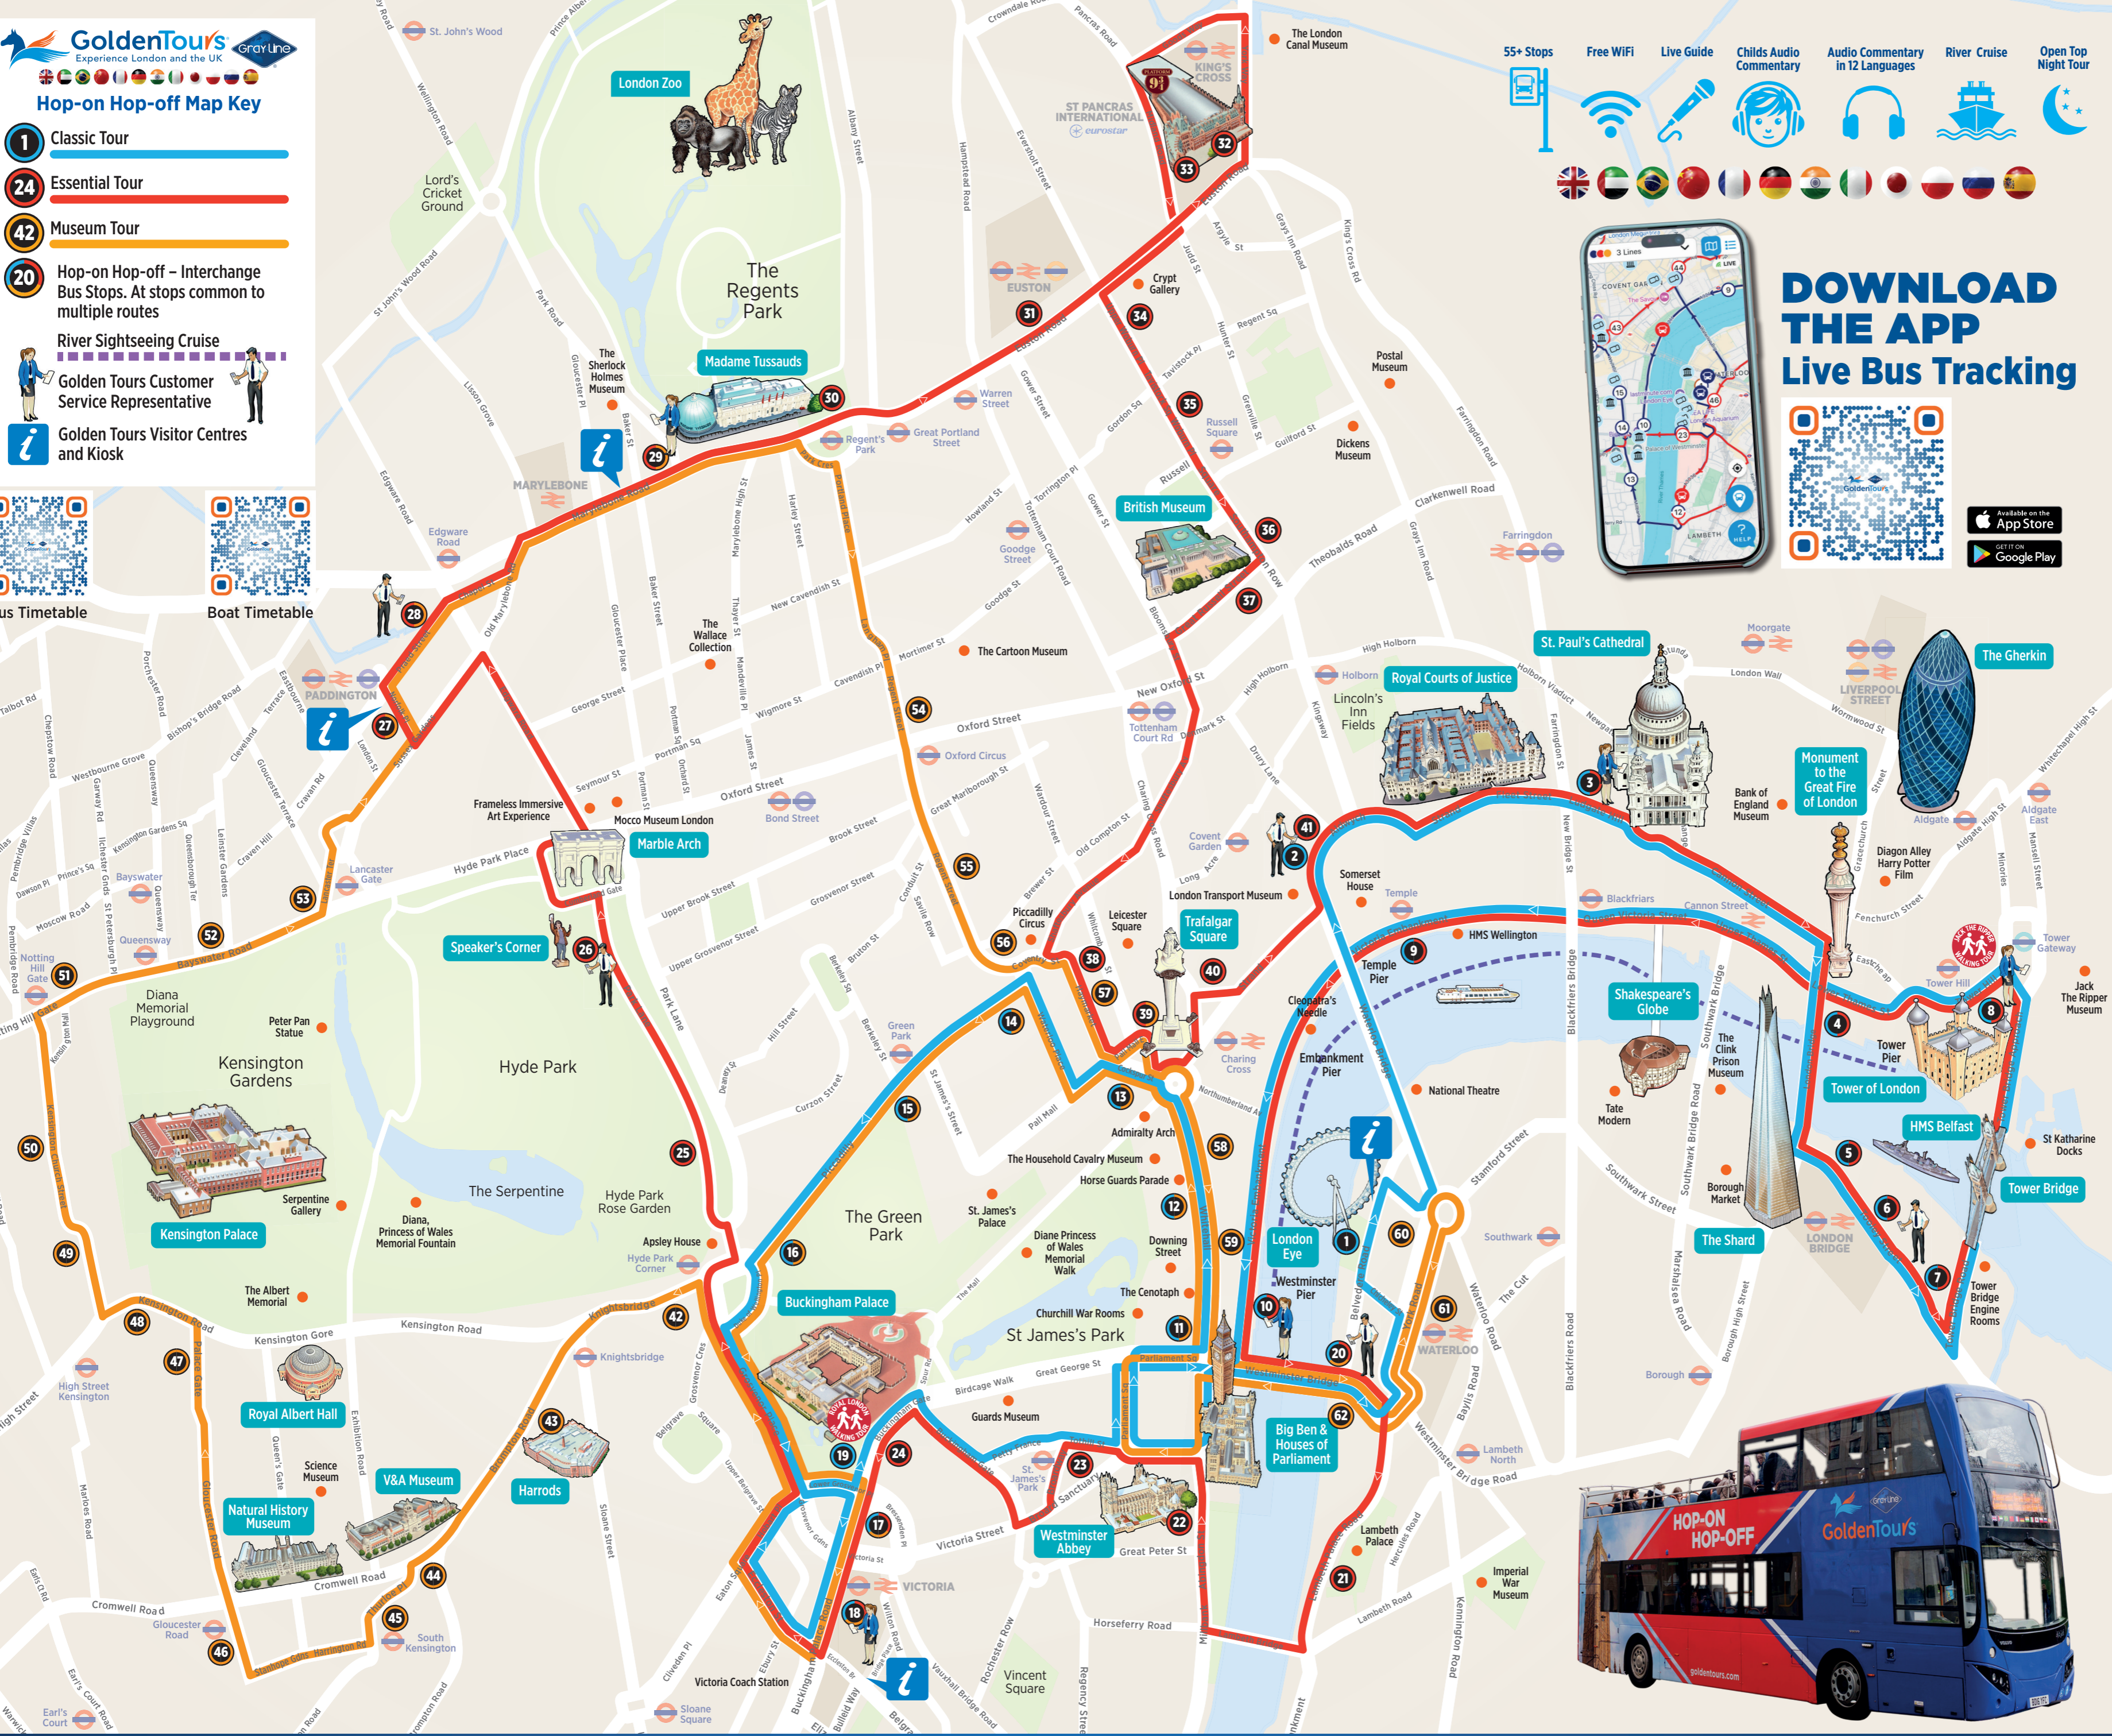

Hop-on Hop-off Map Key

- **1** Classic Tour
- **24** Essential Tour
- **42** Museum Tour
- **20** Hop-on Hop-off - Interchange Bus Stops. At stops common to multiple routes
- River Sightseeing Cruise
- Golden Tours Customer Service Representative
- Golden Tours Visitor Centres and Kiosk

Bus Timetable Boat Timetable

GOLDEN PASS
LONDON'S ALL-IN-ONE SIGHTSEEING TICKET

CHOOSE YOUR ATTRACTIONS

Hop-on Hop-off Open Top Bus Tour
Thames River Cruise
Free Walking Tours
Entry to London's best attractions

- 55+ Stops
- Free WiFi
- Live Guide
- Childs Audio Commentary
- Audio Commentary in 12 Languages
- River Cruise
- Open Top Night Tour

DOWNLOAD THE APP
Live Bus Tracking

Classic Tour

Buckingham Palace	19	1	London Eye
Victoria Station	18	2	Covent Garden
Victoria, Buckingham Palace Road	17	3	St. Paul's Cathedral
Hyde Park Corner	16	4	Monument
Green Park Station	15	5	London Bridge
Piccadilly Circus	14	6	Tooley Street, London Bridge Station
Trafalgar Square	13	7	Tooley Street
Whitehall, Horse Guards Parade	12	8	Tower of London
Parliament Square	11	9	Victoria Embankment
Westminster Pier	10		

Essential Tour

London Eye, Westminster Bridge	20	21	Lambeth Palace Road
Westminster Pier	10	22	Westminster Abbey
Victoria Embankment	9	23	Westminster Abbey
Tower of London	8	24	Buckingham Palace
Tooley Street	7	17	Victoria, Buckingham Palace Road
Tooley Street, London Bridge Station	6	18	Victoria Station
London Bridge	5	25	Queen Elizabeth Gate
Monument	4	26	Speaker's Corner, Marble Arch
St. Paul's Cathedral	3	27	Paddington, Norfolk Place
Covent Garden	41	28	Paddington, Praed Street
Trafalgar Square	40	29	Madame Tussauds
Trafalgar Square, Pall Mall East	39	30	Regents Park
Piccadilly Circus	38	31	Euston Station
British Museum, Pall Mall East	37	32	King's Cross Station
British Museum, Great Russell Street	36	33	St. Pancras International Station
British Museum, Southampton Row	35	34	Upper Woburn Place
		7	
		24	
		23	

Museum Tour

Green Park Station	15	16	Hyde Park Corner
Piccadilly Circus	14	17	Victoria, Buckingham Palace Road
Trafalgar Square	13	18	Victoria Station
Whitehall, Horse Guards Parade	12	42	Knightsbridge
Parliament Square	11	43	Harrods
London Eye, Westminster Bridge Road	62	44	V&A Museum
Waterloo Station	61	45	South Kensington
Waterloo, York Road	60	46	Gloucester Road Station
London Eye, Westminster Bridge	20	47	Royal Albert Hall, Palace Gate
Whitehall	59	48	Kensington Palace
Trafalgar Square, Whitehall	58	49	Kensington, Church Street
Trafalgar Square, Church Street	39	50	Kensington, Church Street
Haymarket	57	51	Notting Hill Gate
Piccadilly Circus, Regent Street	56	52	Thistle Kensington Garden Hotel, Bayswater Road
Regent Street	55	53	Columbia Hotel, Bayswater Road
Regent Street - Oxford Street	54	27	Paddington, Norfolk Place
Madame Tussauds	29		
Paddington, Praed Street	28		
		11	
		13	
		14	

Scan here to book online