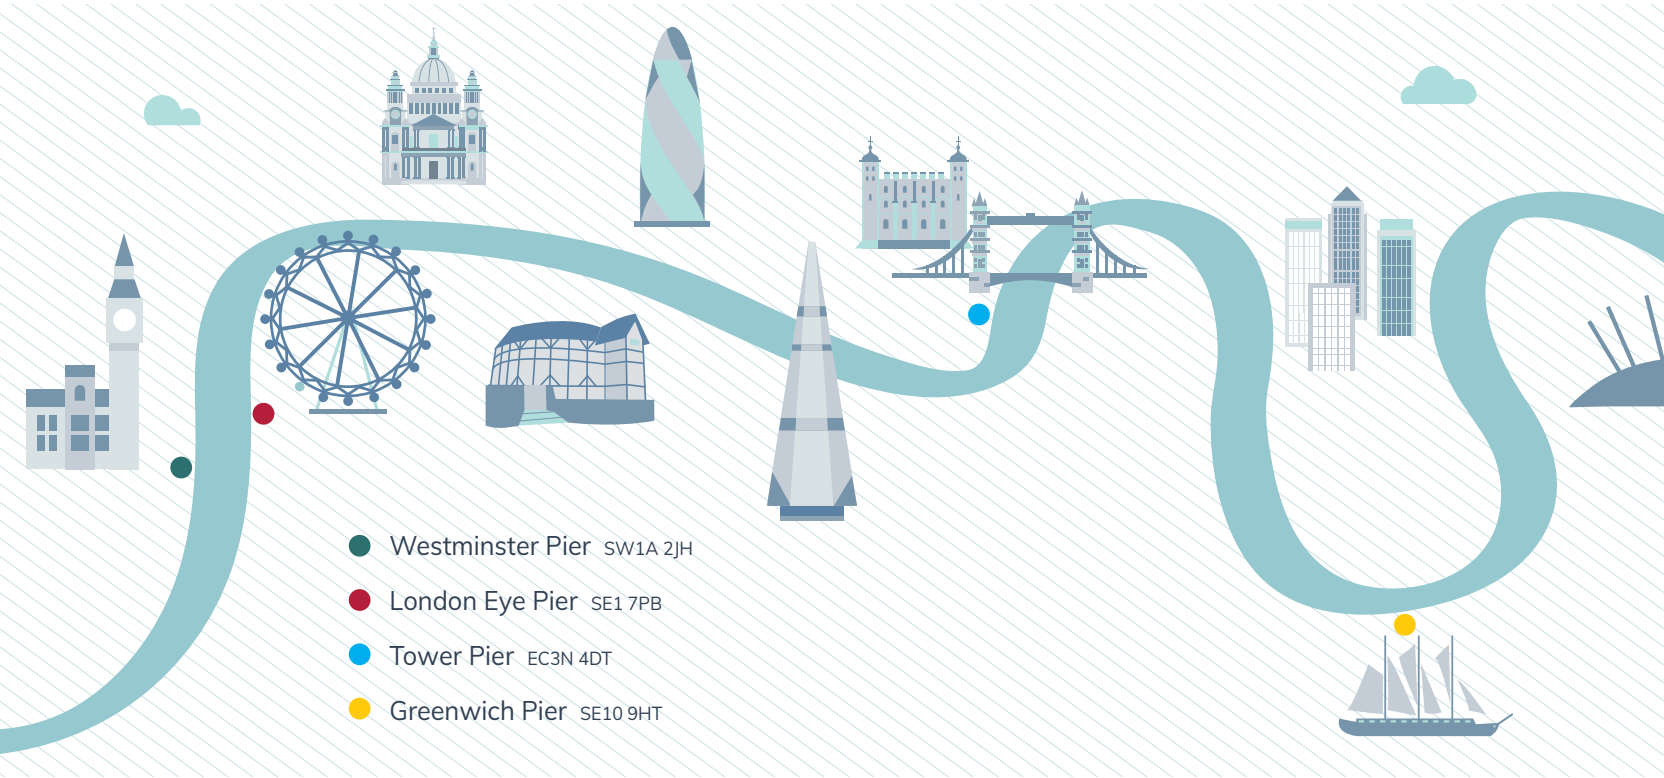

RIVER THAMES

- Westminster Pier SW1A 2JH
- London Eye Pier SE1 7PB
- Tower Pier EC3N 4DT
- Greenwich Pier SE10 9HT