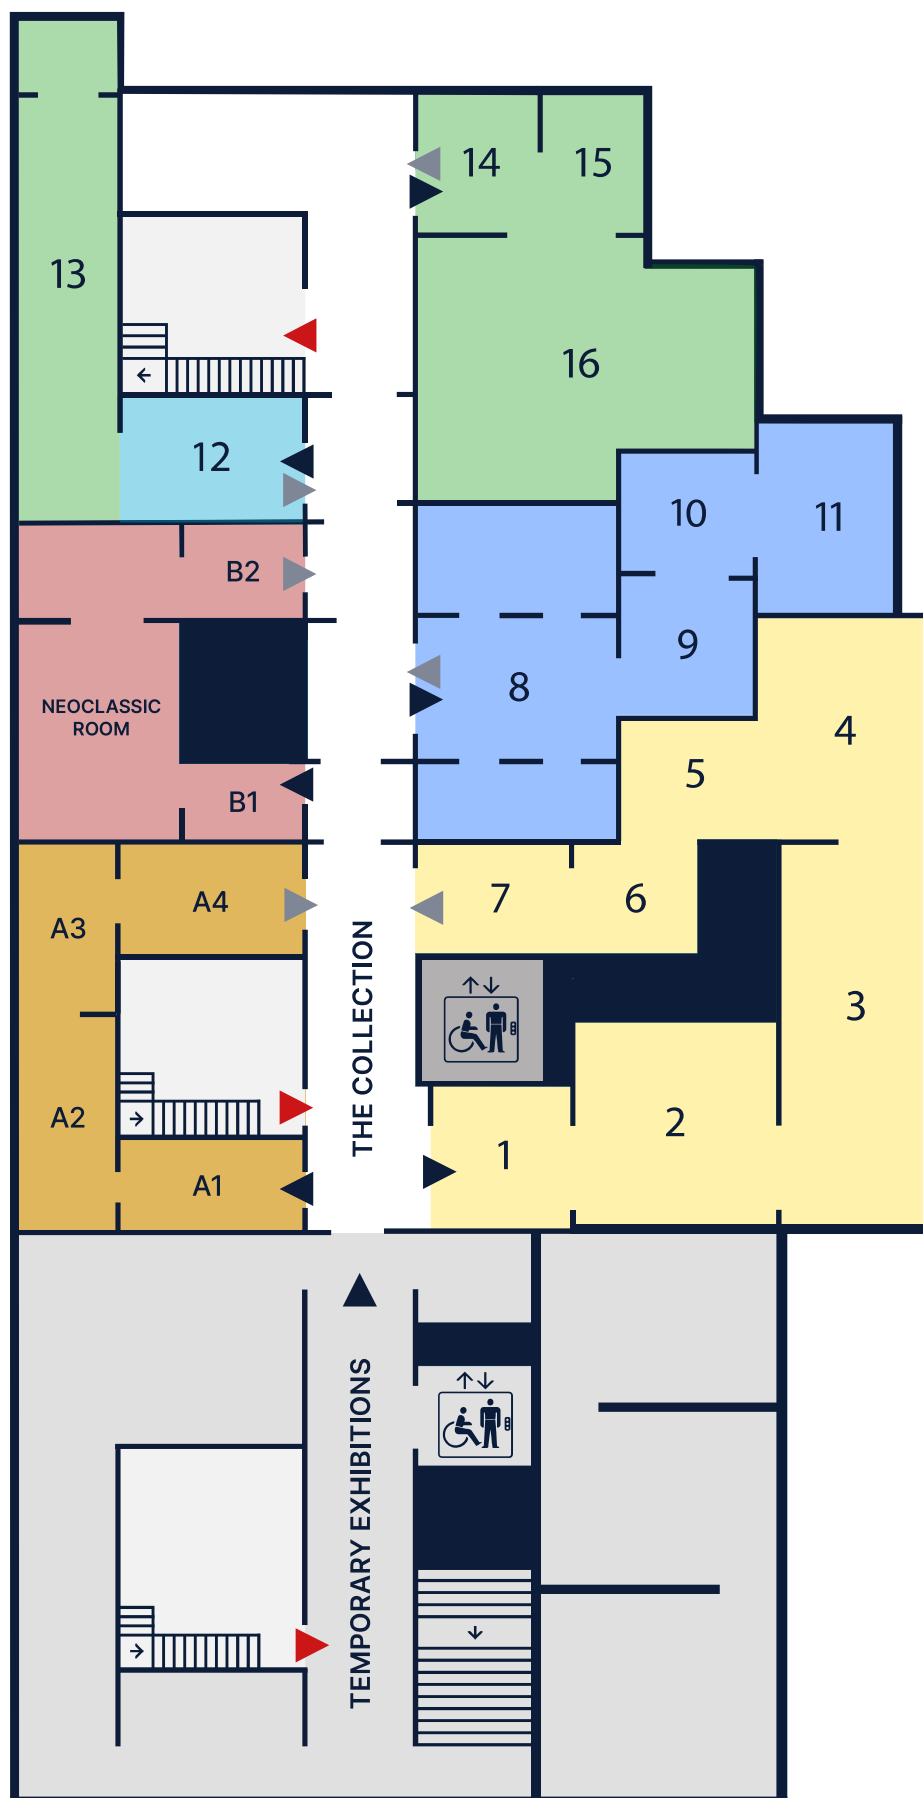

Level 0

Cremat Gran i Xic st.

Level 1

Early years

Rooms ①-⑦

FEATURED WORK (ROOM 3)

Science and Charity
1897

Blue period and Barcelona 1917

Rooms ⑧-⑪

FEATURED WORK (ROOM 8)

Barcelona Rooftops
1903

Las Meninas Series

Rooms ⑬-⑯

FEATURED WORK (ROOM 14)

Las Meninas
1957

FEATURED WORK (ROOM 13)