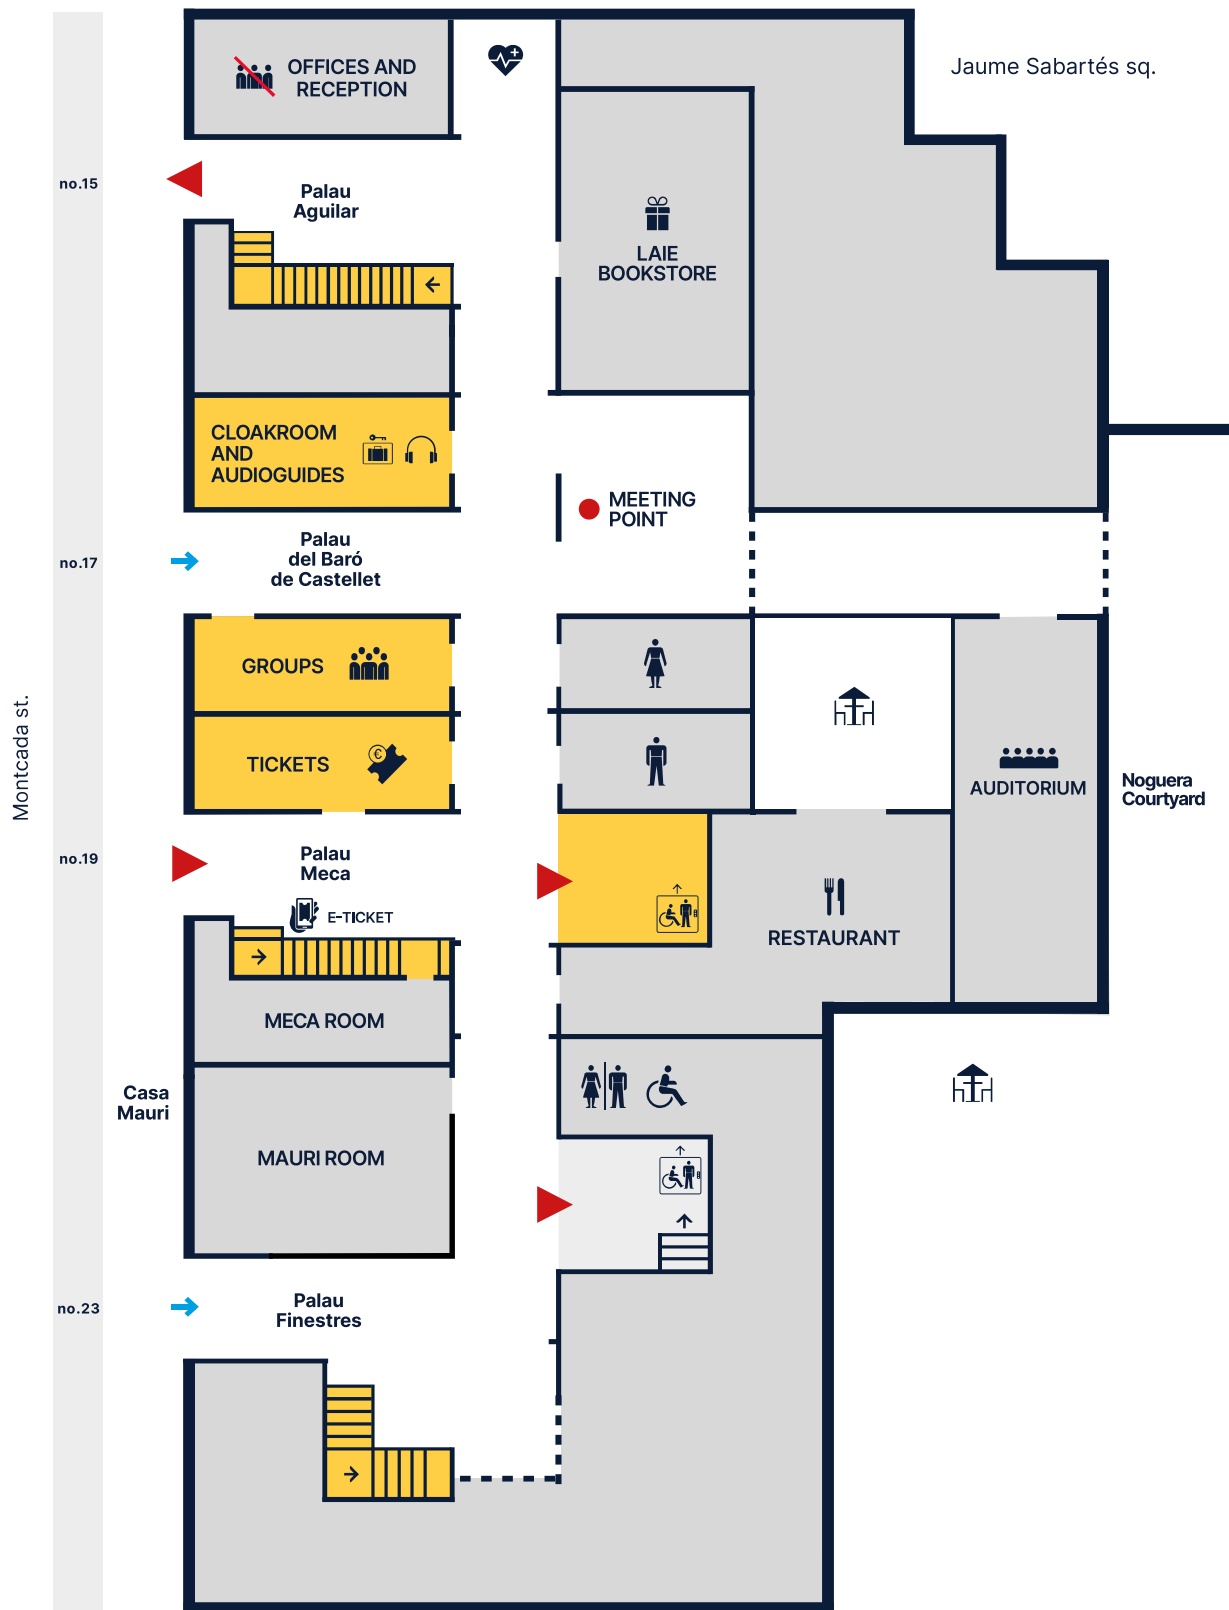

Level 0

Cremat Gran i Xic st.

Level 1

Early years

Rooms ①-⑦

FEATURED WORK (ROOM 3)

Science and Charity
1897

Blue period and Barcelona 1917

Rooms ⑧-⑪

FEATURED WORK (ROOM 8)

Barcelona Rooftops
1903

Las Meninas Series

Rooms ⑬-⑯

FEATURED WORK (ROOM 14)

Las Meninas
1957

FEATURED WORK (ROOM 13)